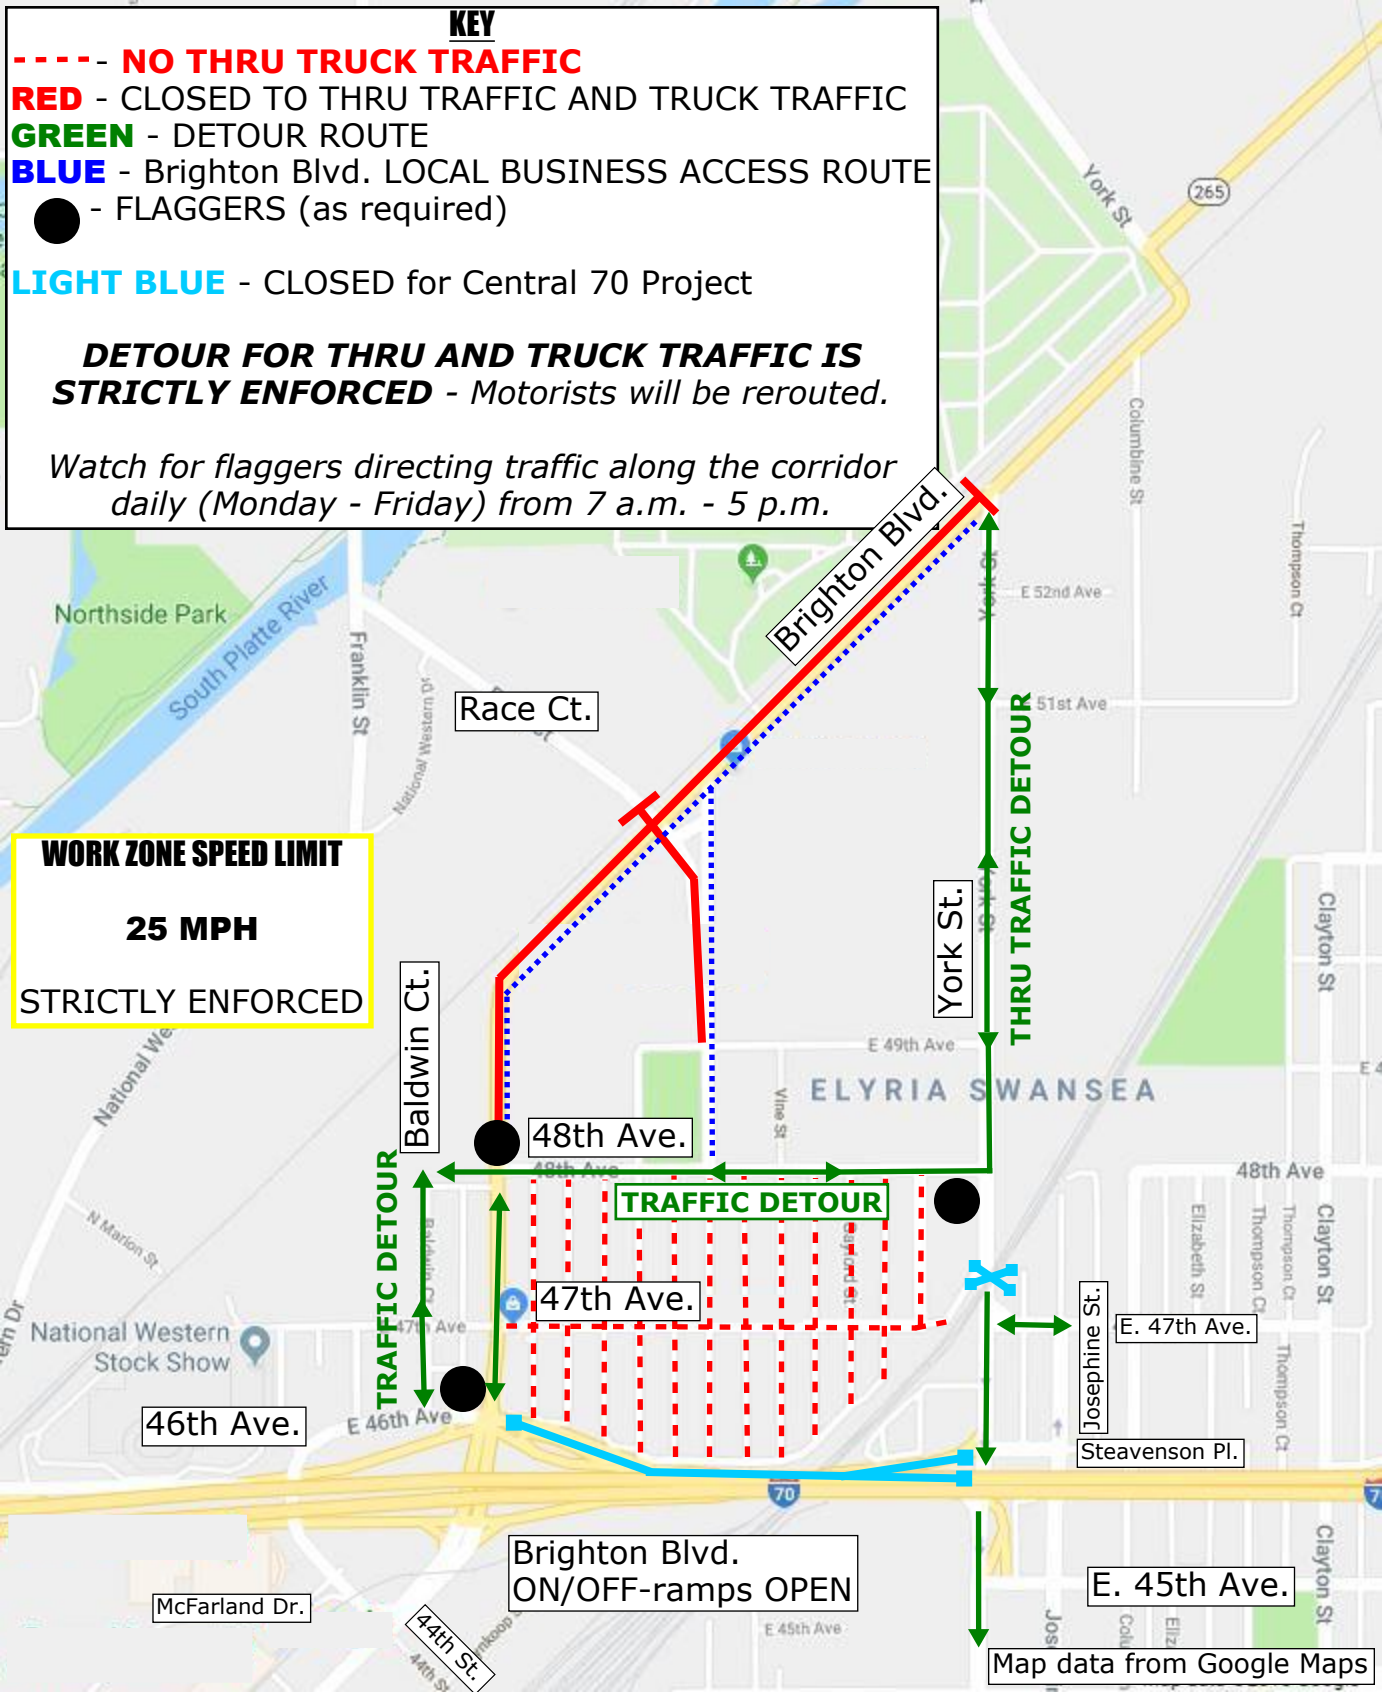

**KEY**

- NO THRU TRUCK TRAFFIC**
- RED** - CLOSED TO THRU TRAFFIC AND TRUCK TRAFFIC
- GREEN** - DETOUR ROUTE
- BLUE** - Brighton Blvd. LOCAL BUSINESS ACCESS ROUTE
- - FLAGGERS (as required)
- LIGHT BLUE** - CLOSED for Central 70 Project

**DETOUR FOR THRU AND TRUCK TRAFFIC IS STRICTLY ENFORCED** - Motorists will be rerouted.

Watch for flaggers directing traffic along the corridor daily (Monday - Friday) from 7 a.m. - 5 p.m.

**WORK ZONE SPEED LIMIT**

**25 MPH**

**STRICTLY ENFORCED**

Brighton Blvd.

Race Ct.

Baldwin Ct.

48th Ave.

47th Ave.

46th Ave.

Brighton Blvd. ON/OFF-ramps OPEN

Map data from Google Maps

THRU TRAFFIC DETOUR

TRAFFIC DETOUR

TRAFFIC DETOUR

York St.

Josephine St.

E. 47th Ave.